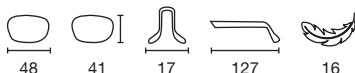

Polyamide PA6 + Rubber

JOP14165032
Blue / Orange

JOP14165022
Black / Blue

JOP14165027
Shiny Translucent Gray /
Black / Orange

TAIKO

Injected

Injected + Rubber

JOP13964812
Translucent Blue / Orange