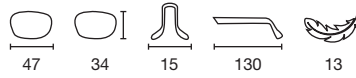

SEKO

HD Acetat

Injected

JOP13804712
Blue / Dark Green

JOP13804714
Black / Gray

JOP13804722
Black / Orange

JOP13804725
Blush / Dark Pink

JOP13804732
Dark Blue / Red