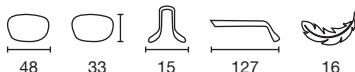

JOP13964825
Shiny Crystal / Red

JOP13964827
Translucent Gray / Blue

JOP13964847
Tortoiseshell / Black

IKKO

Injected

Injected + Rubber

JOP13974812
Matt Blue / Blue

JOP13974814
Translucent Black / Yellow