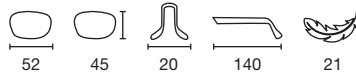

JOP14125227
Shiny Translucent
Gray / Black /
Orange

JOP14125214
Matt Black /
Red / Blue

JOP14125223
Matt Translucent
Black / Black /
Red

FLEXIO-P52

Polyamide G820

Polyamide PA6 + Rubber

JOP14115277
Shiny Crystal /
Black / Blue