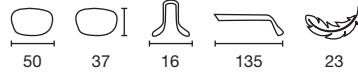

MONTFORT

NEW

JOP13425016
Green Translucent Gradient