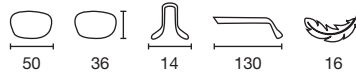

FLEXIO-P47

Polyamide G820

Polyamide PA6 + Rubber

JOP14154717
Shiny Translucent Gray / Red / Gray

JOP14154714
Shiny Translucent
Black / Black / Orange

JOP14154716
Matt Gray / Green

FLEXIO-R50

Polyamide G820