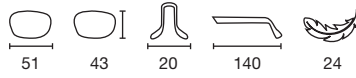

FUSE

Injected

Metal + Rubber

JOP14005412B
Matt Translucent Blue / Crystal

JOP14005414B
Matt Translucent Black /
Orange

JOP14005425B
Shiny Transparent /
Blue

JOP14005427B
Shiny Transparent
Gray / Gray

KILIM