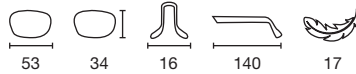

Acetat

JOP12855312
Blue / Orange

JOP12855320
Light Gray

JOP12855322
Matt Blue / Yellow

JOP12855354
Green

WADE

TR90

TR90 + Rubber