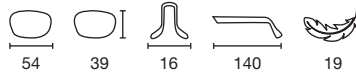

FLEXIO-R54