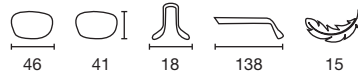

JOP13425036
Marine / Red

JOP13425023
Black / Yellow

BROOKLYN

JOP13625012
Matt Black / Blue

JOP13625014
Shiny Black

JOP13625022
Blue

BRUNEL

JOP13434620
Translucent Gray / Blue