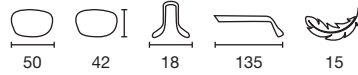

JOP13425036
Marine / Red

JOP13425023
Black / Yellow

BROOKLYN

JOP13625012
Matt Black / Blue

JOP13625014
Shiny Black

JOP13625022
Blue

BRUNEL

JOP13434620
Translucent Gray / Blue