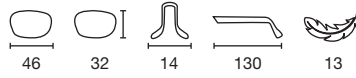

JOP13425036
Marine / Red

JOP13425023
Black / Yellow

BROOKLYN

JOP13625012
Matt Black / Blue

JOP13625014
Shiny Black

JOP13625022
Blue

BRUNEL

JOP13434620
Translucent Gray / Blue

JOP13434627
Plum / Pink

JOP13434647
Tortoiseshell / Coral

NEW
LIVEL

JOP14174712
Blue Laminate / Pink

JOP14174726
Purple Gradient

JOP14174751
Burgundy Gradient

BAYLOR

JOP13234612
Blue