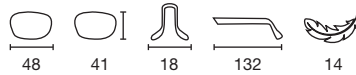

COLOMBUS

JOP13484812
Blue Tortoiseshell