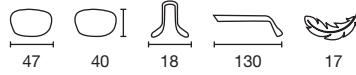

FLEXIO-P47