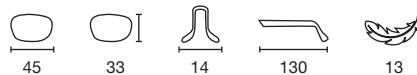

Injected + Rubber

JOP14074412
Translucent Blue / Blue

JOP14074414
Black / Yellow

JOP14074448
Translucent
Purple / Black

JOP14074442
Translucent Pink /
Pink

KOMPA

Injected

Injected