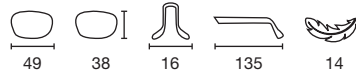

JOP13214814
Black / Blue

JOP13214816
Black / Yellow

JOP13214820
Gray Crystal / Red

STIRLING

Acetat

Injected

JOP13474954
Khaki

JOP13474912
Blue / Red