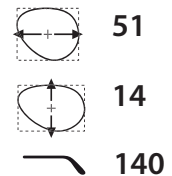

T E D B A K E R

L O N D O N

MODEL: **TB9186**

Collection: LADIES

Material: PLASTIC