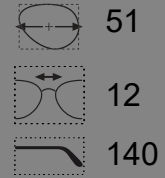

13

140

Christian Lacroix

LUNETTES

MODEL: CL1106

Collection: OPTICAL

Material: PLASTIC

228 - COQUELIQUOT/CASSATA