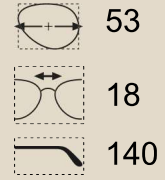

ARTHUR

MODEL: TB4373

Collection: MEN'S

Material: METAL