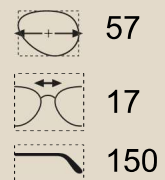

MODEL: TB8283

Collection: MEN'S

Material: PLASTIC