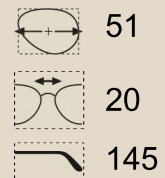

BLUE - 625

MODEL: TB8287

Collection: WOMEN'S

Material: PLASTIC