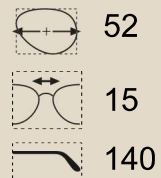

MODEL: TB9292

Collection: WOMEN'S

Material: PLASTIC