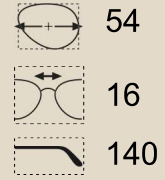

GLOSS PURPLE TORTOISESHELL - 103