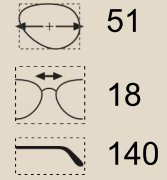

CLASSIC TORT - 119