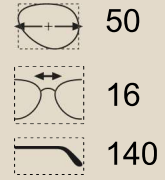

ELODIE

MODEL: TB9239

Collection: WOMEN'S

Material: PLASTIC