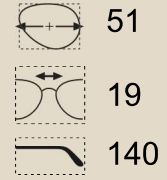

ADA

MODEL: TB9258

Collection: WOMEN'S

Material: PLASTIC

BROWN - 102