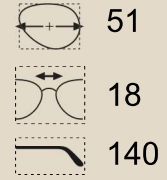

TORTOISESHELL - 101